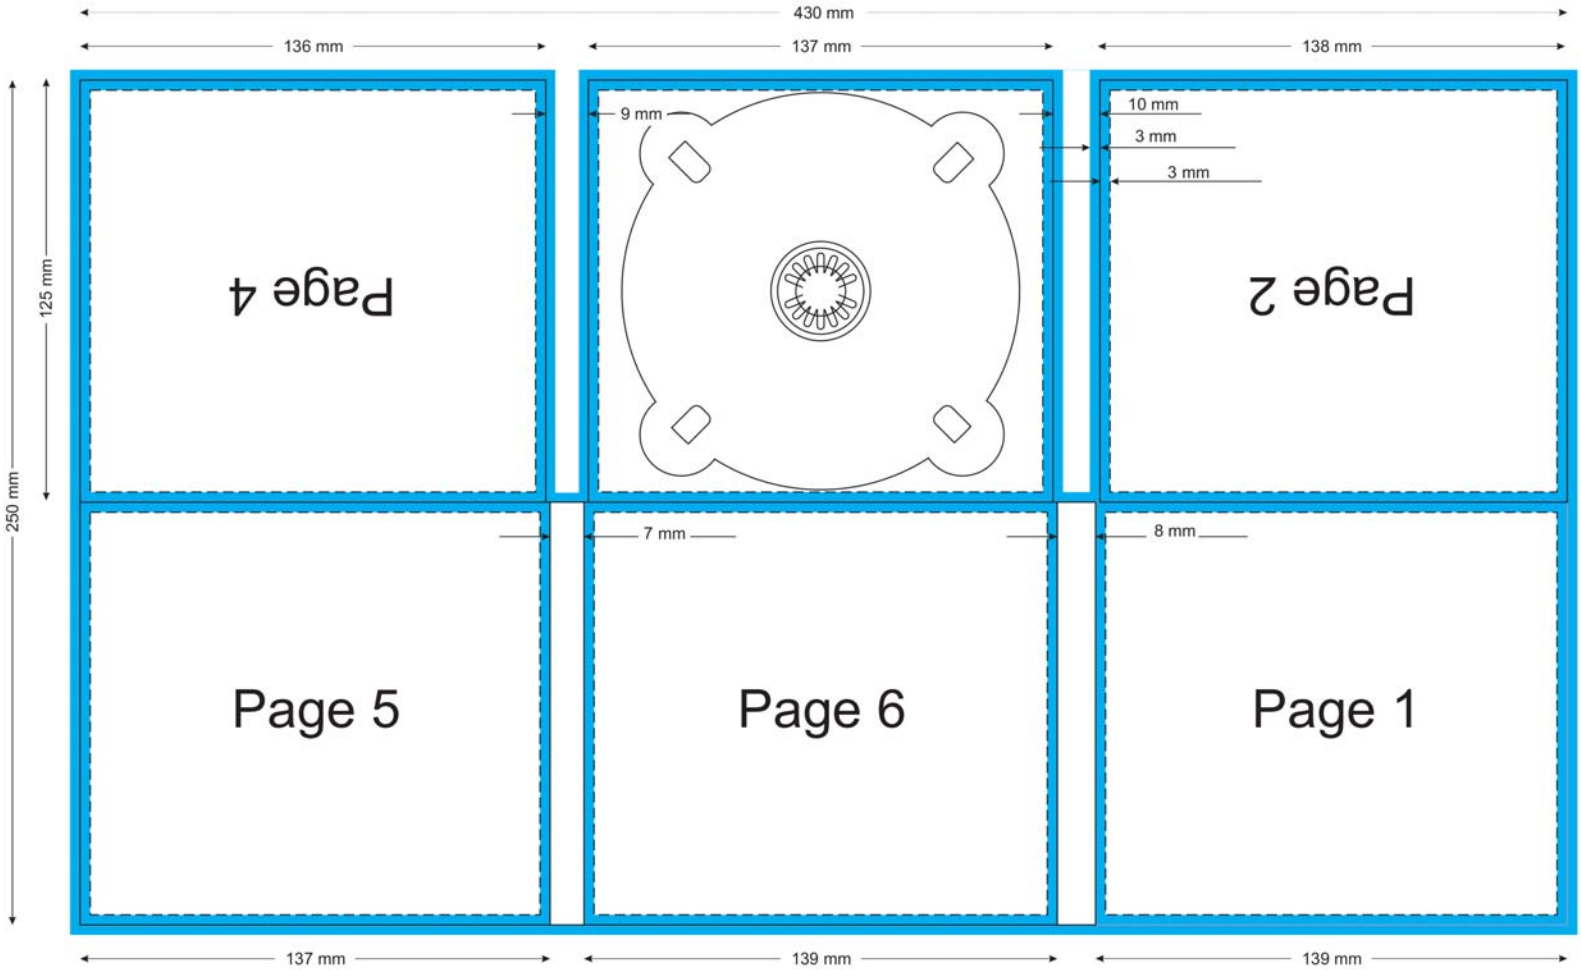

PREGAL RECORDS

bleed
margin

Bleed area and inner margin. The components in the bleed and margin area may be cut or moved in the production process. Colours under bleed and margin will not be changed.

File's format: TIFF (LZW compression)
 Colour palette: CMYK
 Resolution: 600 DPI
 Print area: 250 x 287 mm (256 x 293 mm with a bleeds
 - On the bleeds should be no text or pictures to avoid cutting them.).