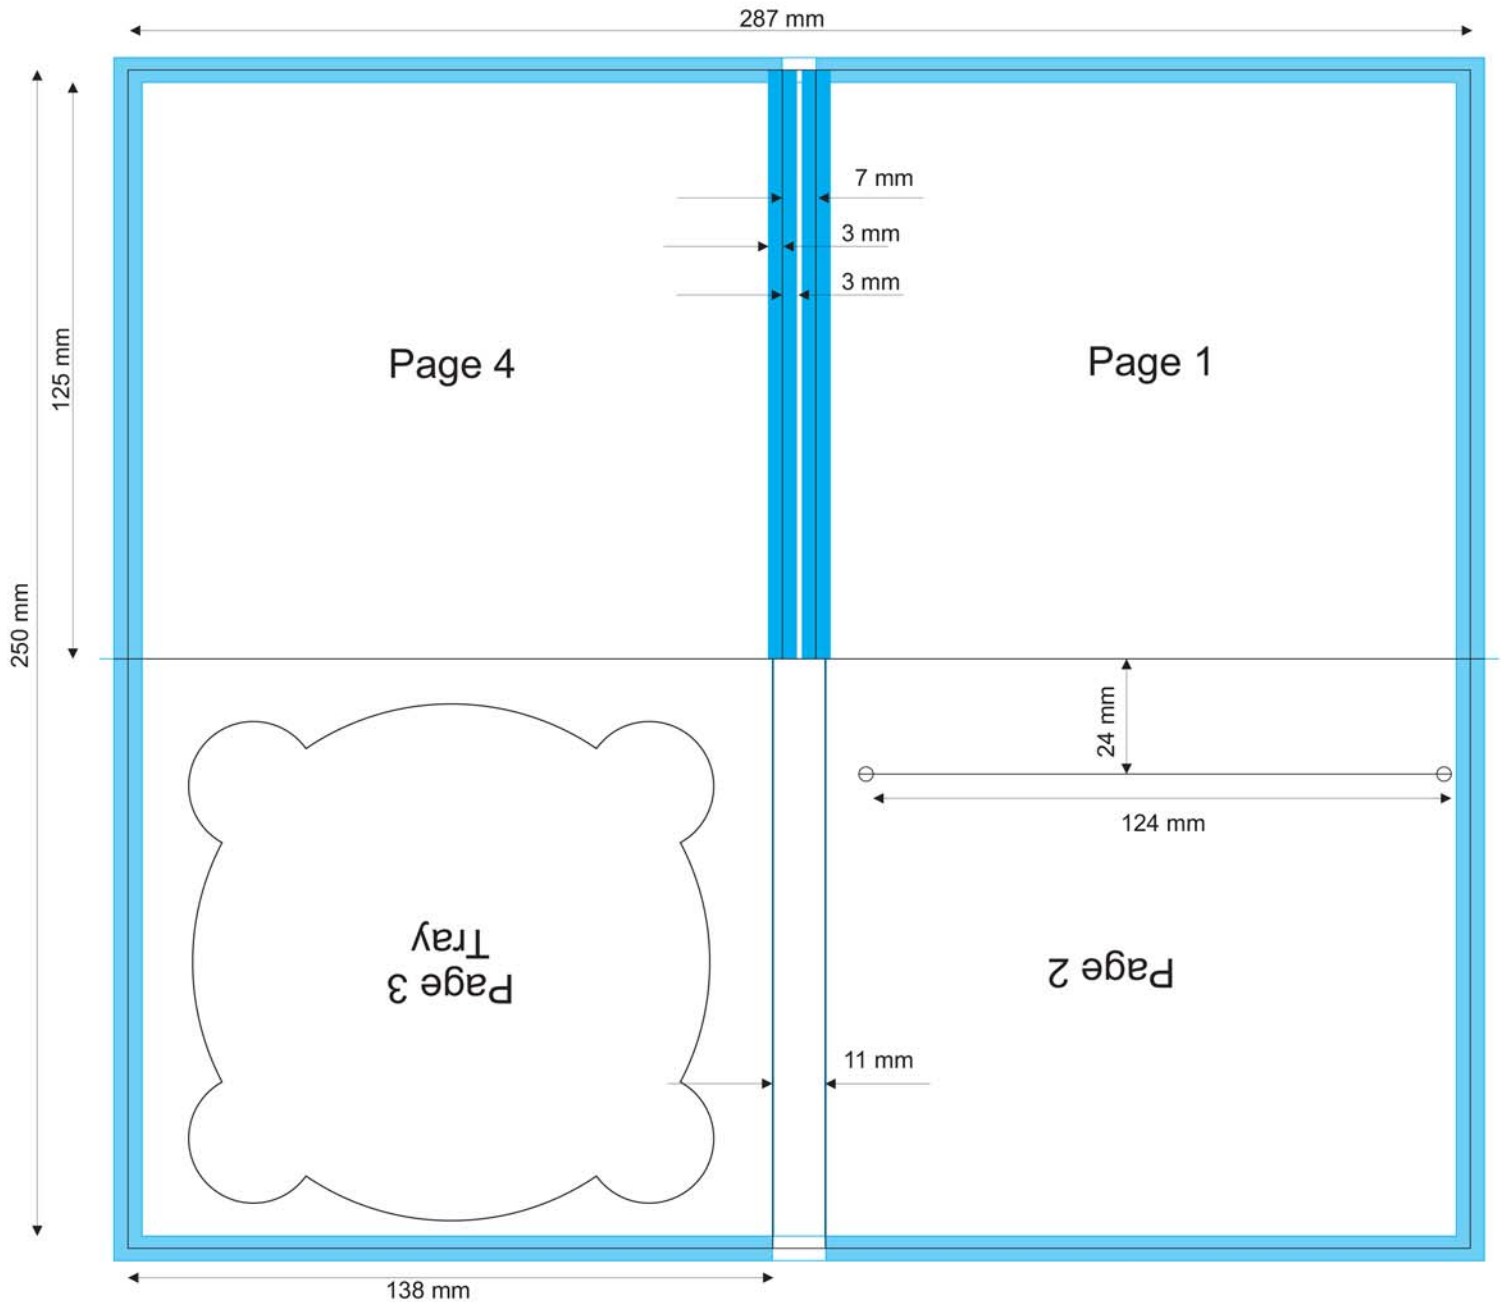

PREGAL RECORDS

bleed
margin

Bleed area and inner margin. The components in the bleed and margin area may be cut or moved in the production process. Colours under bleed and margin will not be changed.

File's format: TIFF (LZW compression)

Colour palette: CMYK

Resolution: 600 DPI

Print area: 250 x 287 mm (256 x 293 mm with a bleeds

- On the bleeds should be no text or pictures to avoid cutting them.).