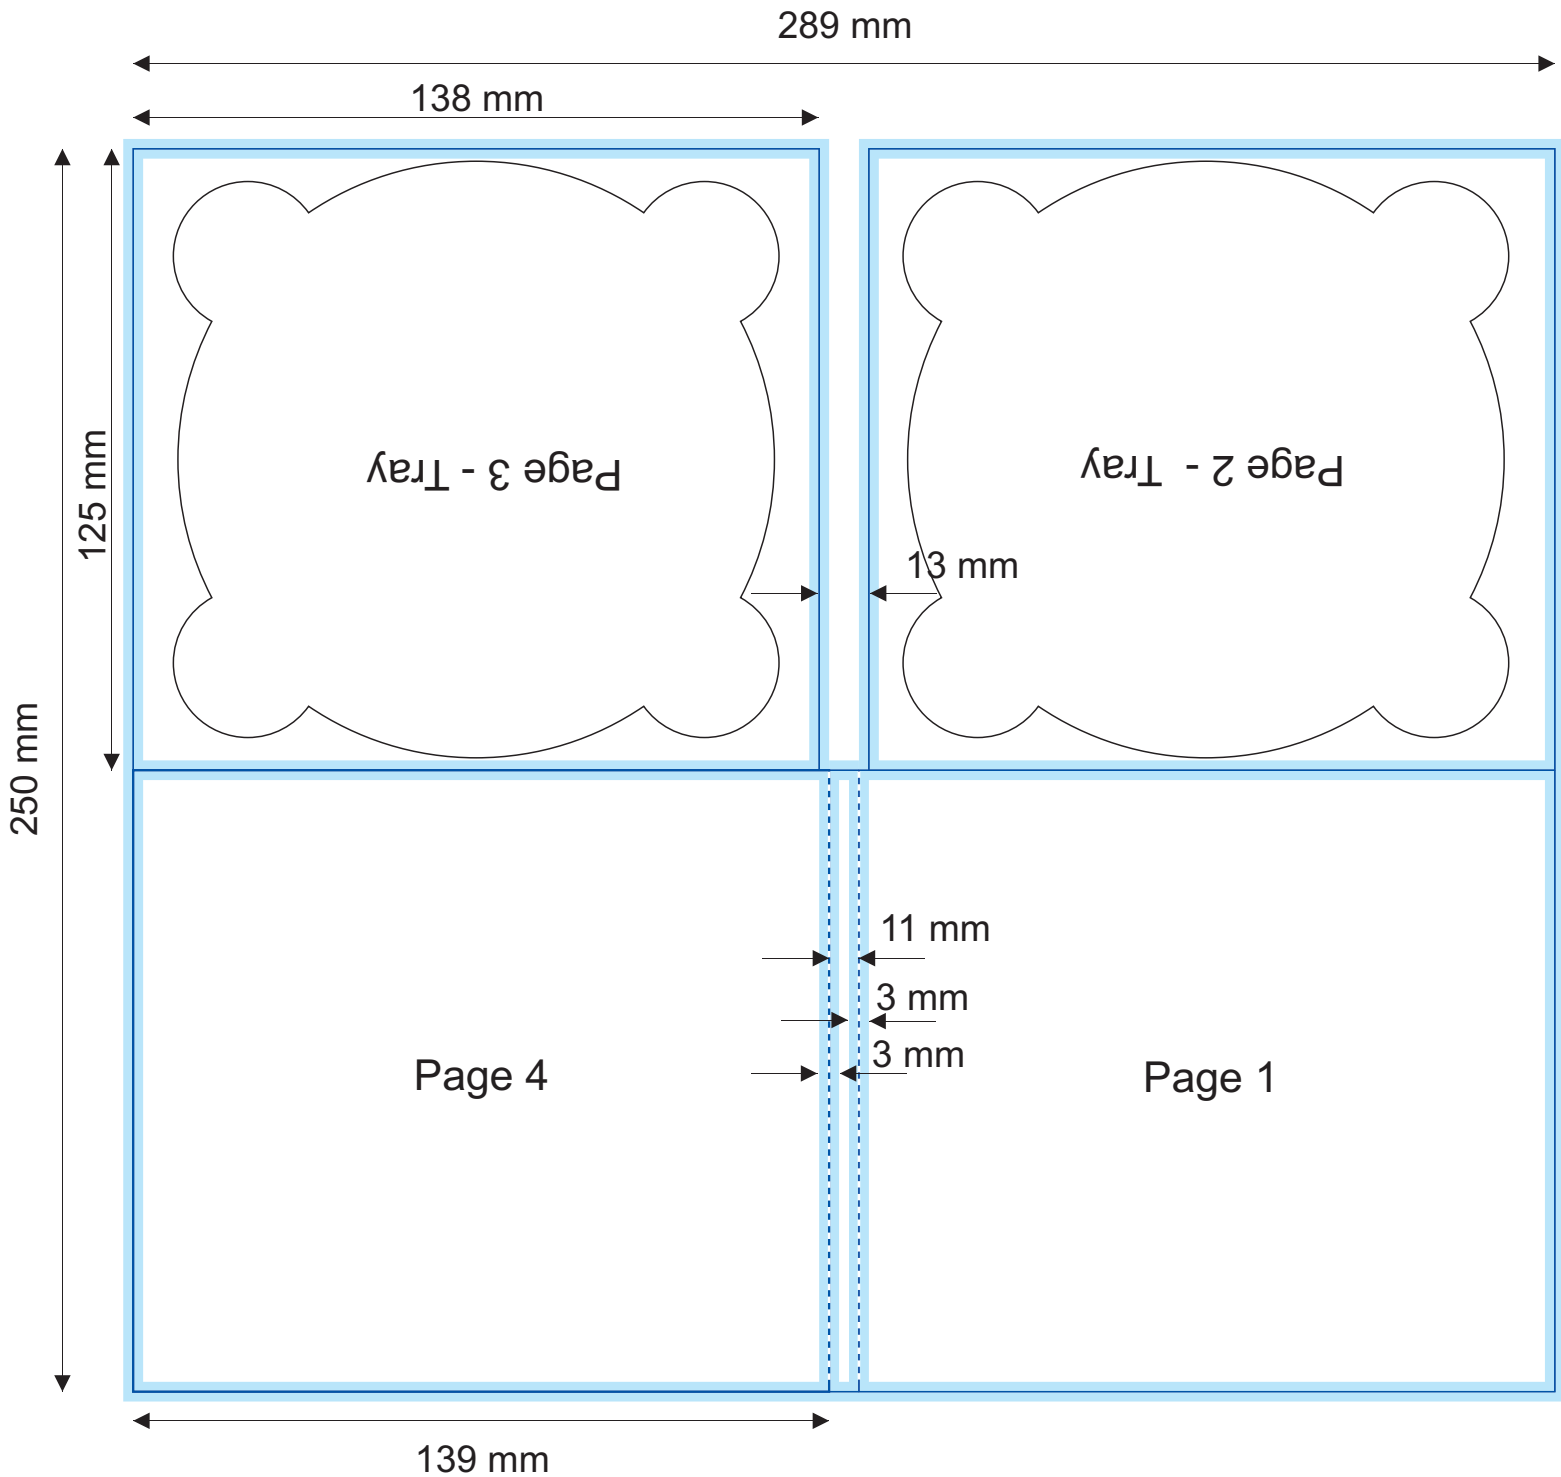

PREGAL

RECORDS

bleed
margin

Bleed area and inner margin. The components in the bleed and margin area may be cut or moved in the production process. Colours under bleed and margin will not be changed.

File's format: TIFF (LZW compression)

Colour palette: CMYK

Resolution: 600 DPI

Print area: 289 x 250 mm (296 x 256 mm with a bleeds

- On the bleeds should be no text or pictures to avoid cutting them.).