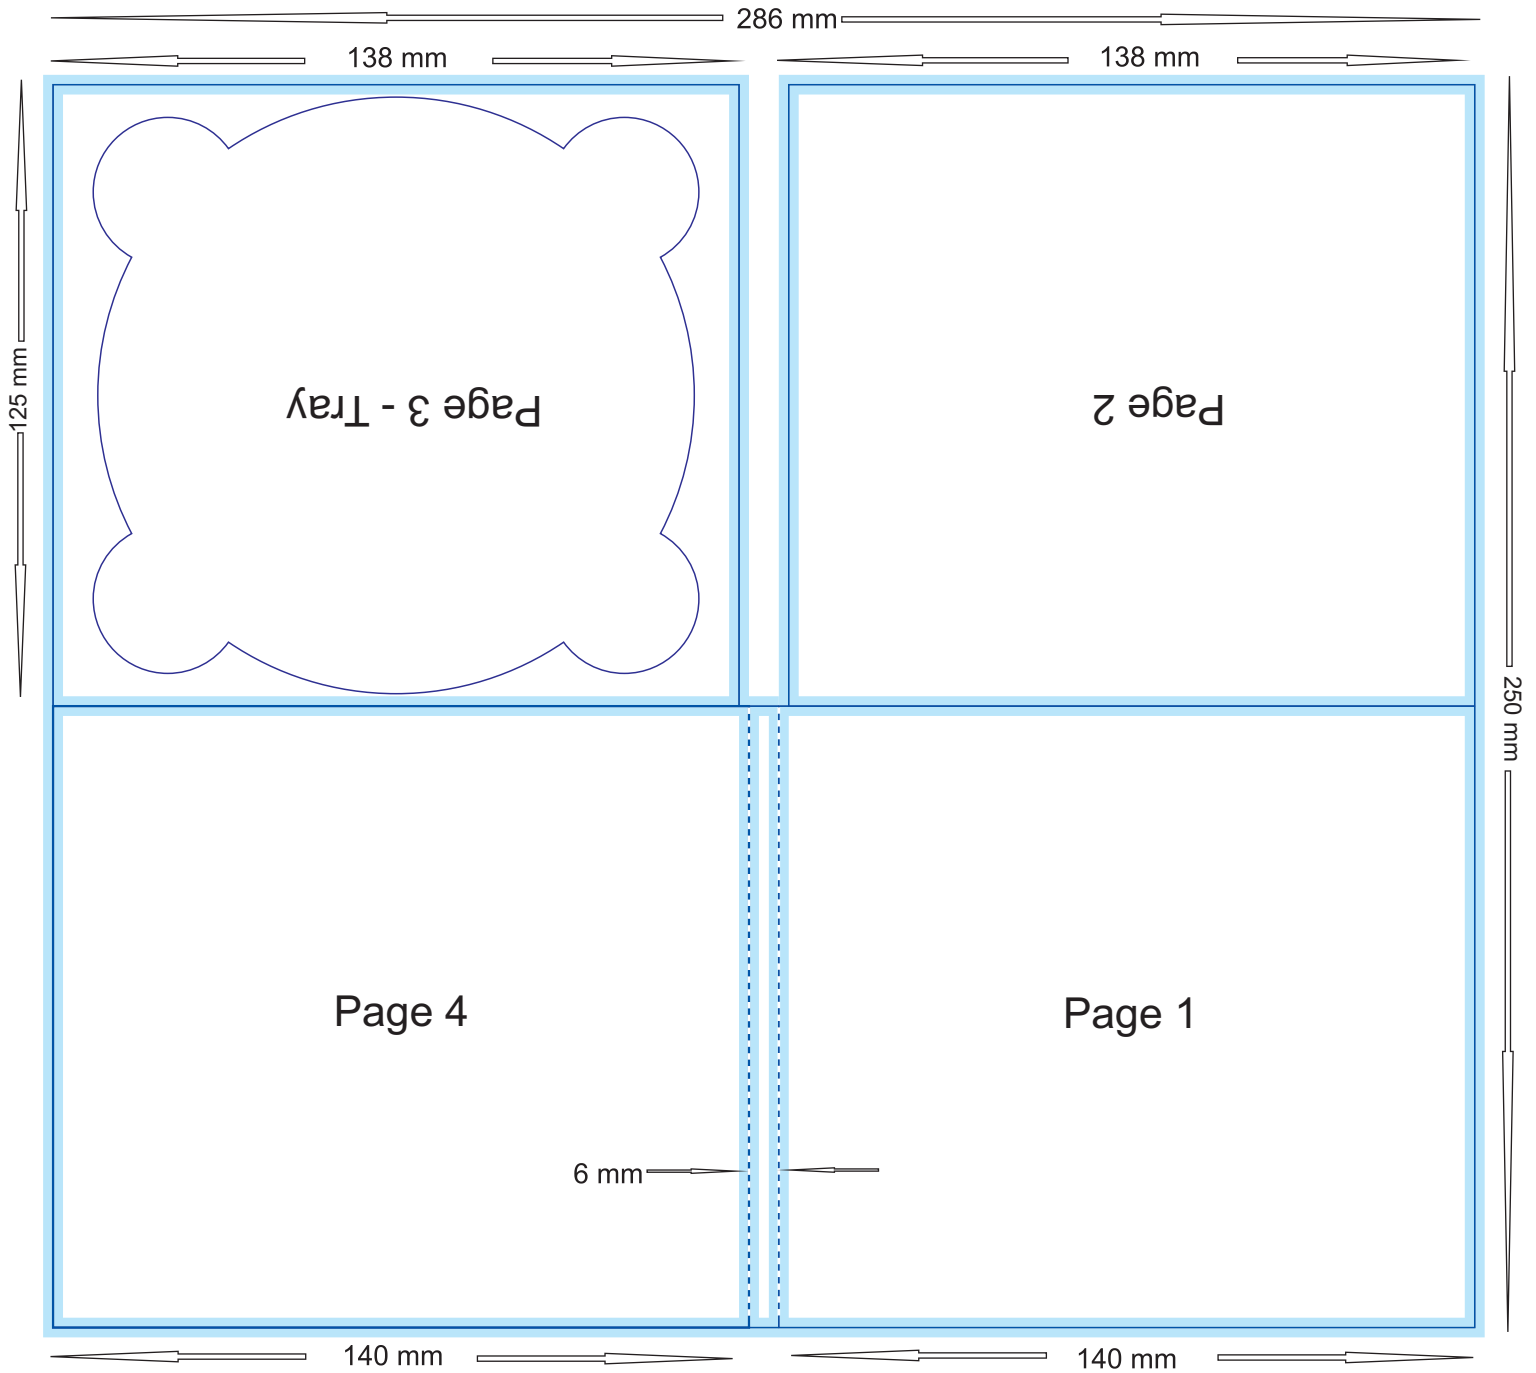

PREGAL

RECORDS

bleed
margin

Bleed area and inner margin. The components in the bleed and margin area may be cut or moved in the production process. Colours under bleed and margin will not be changed.

File's format: TIFF (LZW compression)

Colour palette: CMYK

Resolution: 600 DPI

Print area: 286 x 250 mm (292 x 256 mm with a bleeds

- On the bleeds should be no text or pictures to avoid cutting them.).