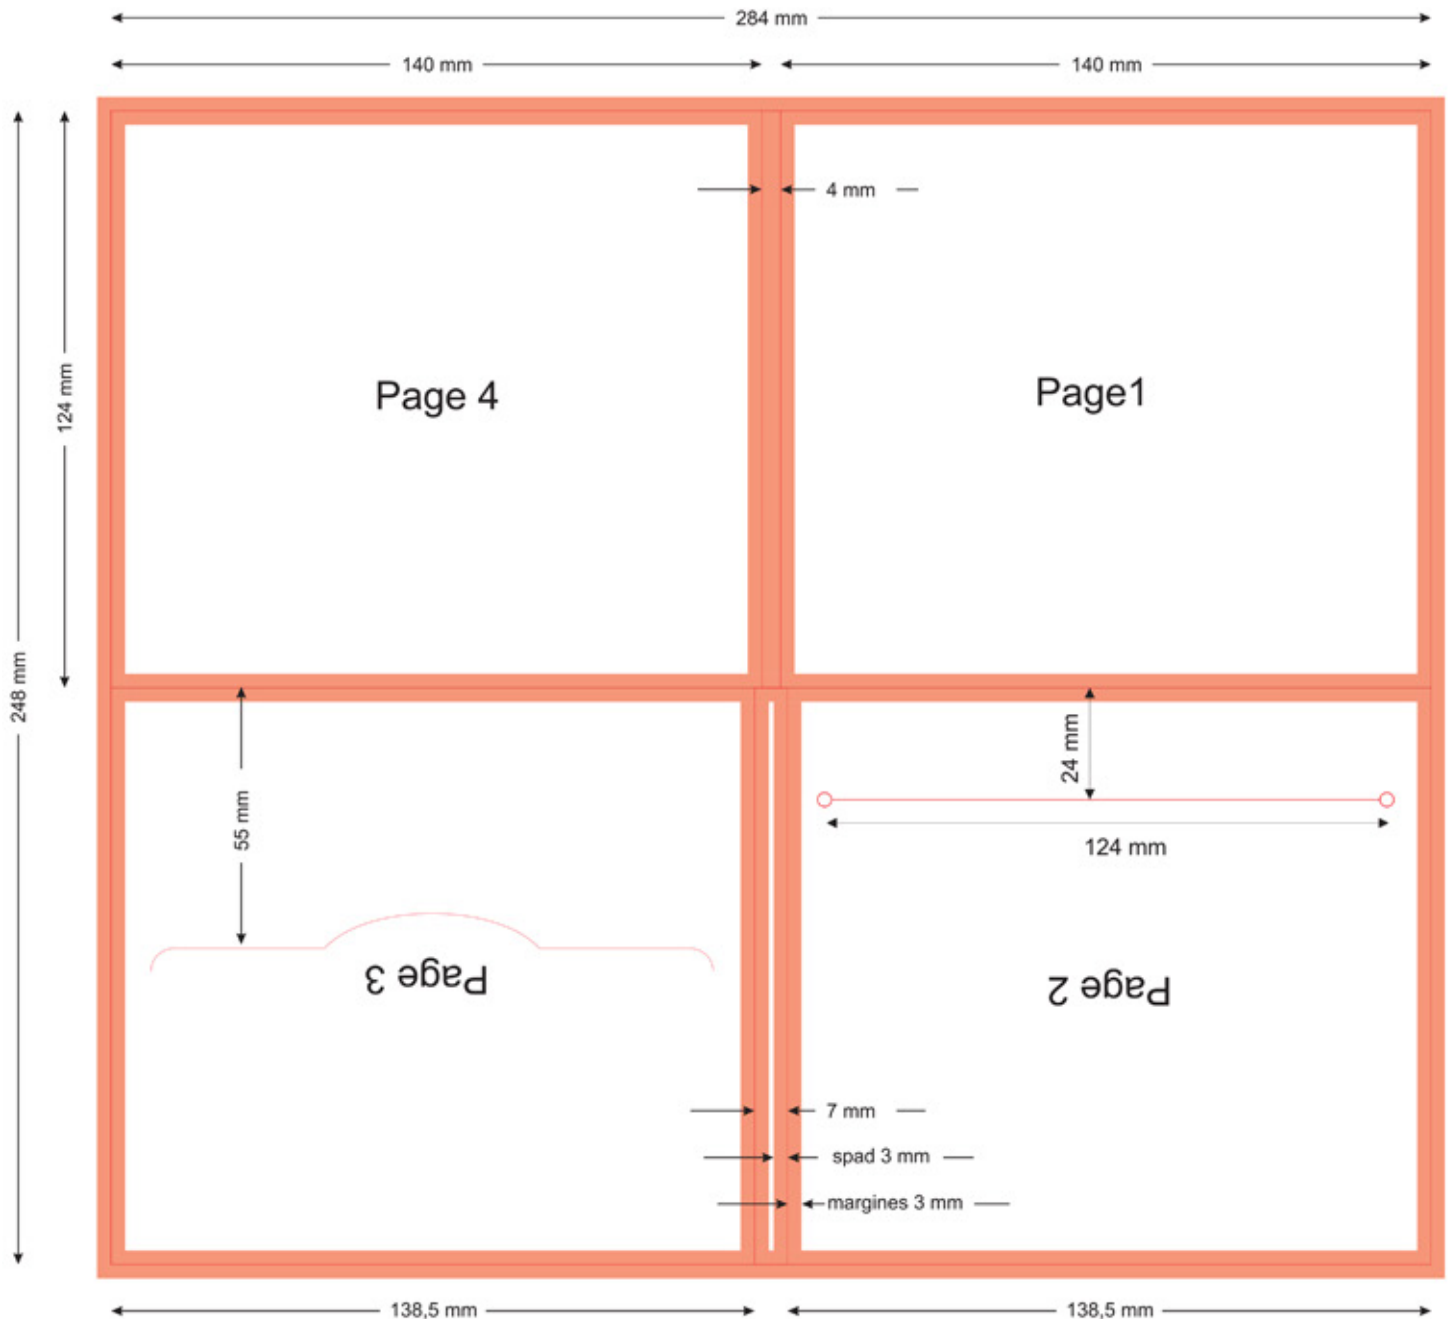

PREGAL RECORDS

bleed
margin

Bleed area and inner margin. The components in the bleed and margin area may be cut or moved in the production process. Colours under bleed and margin will not be changed.

File's format: TIFF (LZW compression)

Colour palette: CMYK

Resolution: 600 DPI

Print area: 284 x 248 mm (290 x 254 mm with bleeds

- On the bleeds should be no text or pictures to avoid cutting them.).