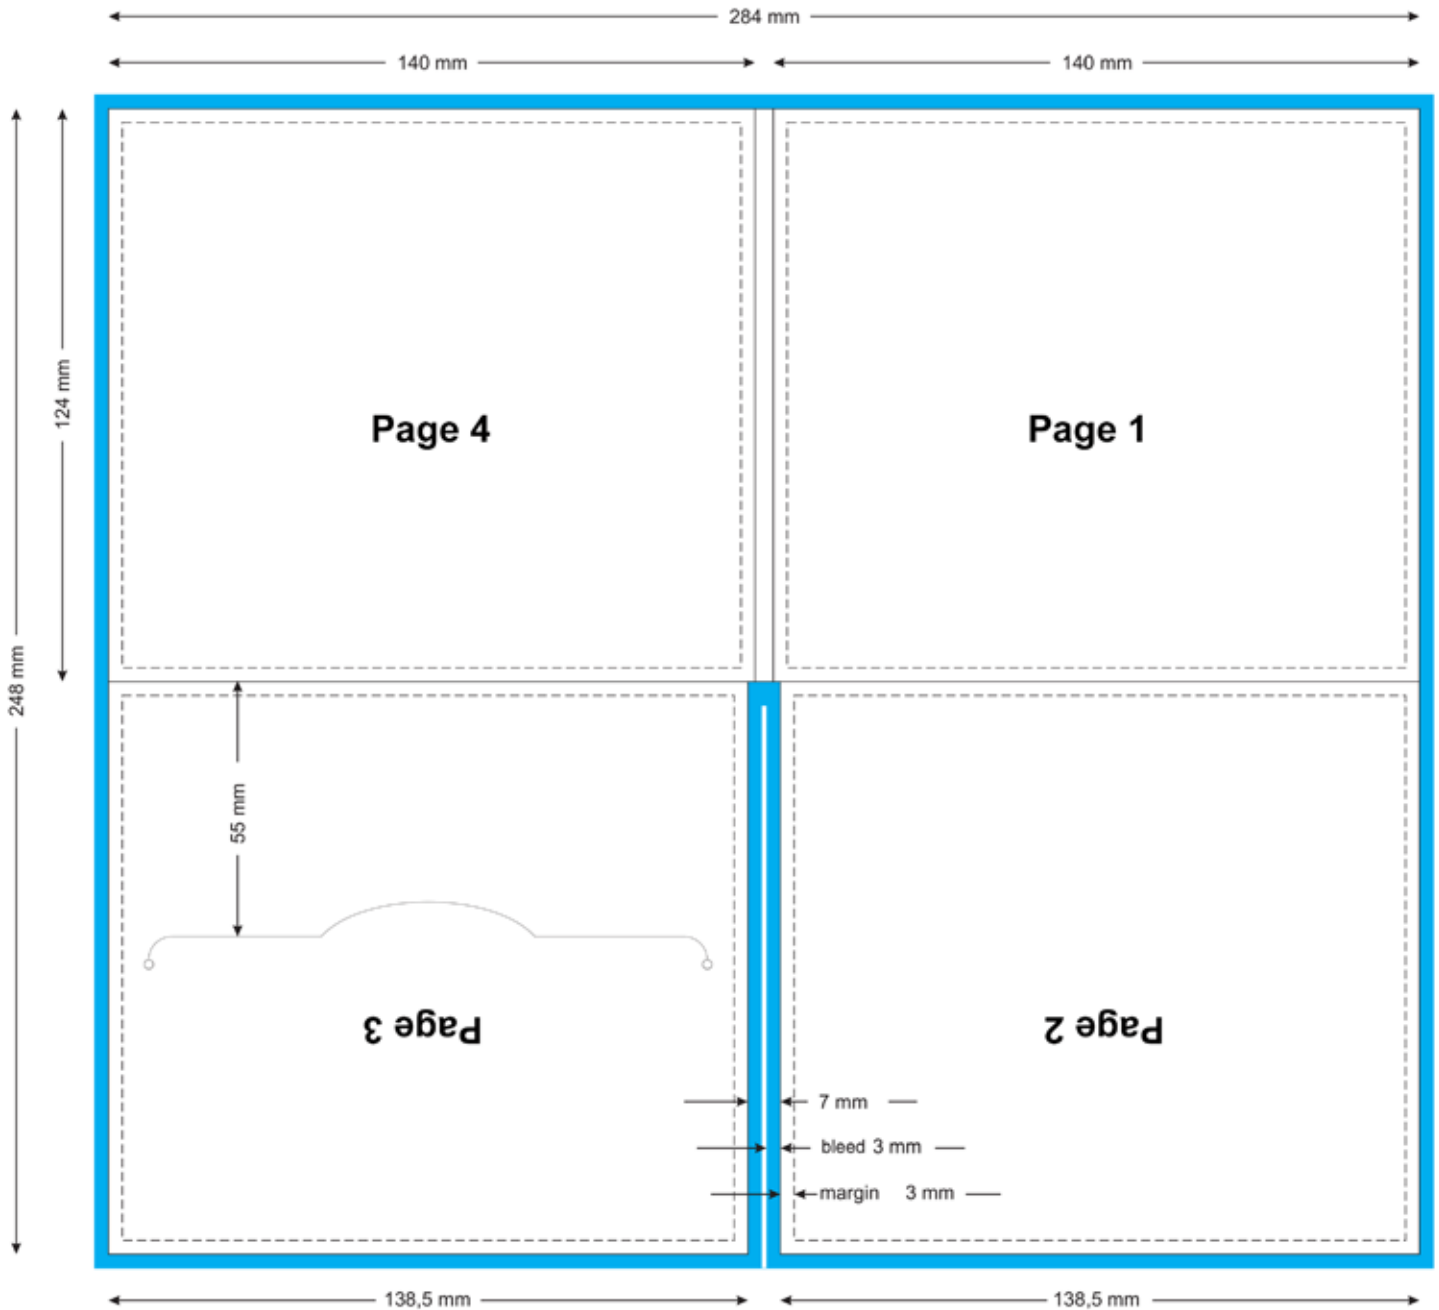

PREGAL RECORDS

bleed
margin

Bleed area and inner margin. The components in the bleed and margin area may be cut or moved in the production process. Colours under bleed and margin will not be changed.

File's format: TIFF (LZW compression)

Colour palette: CMYK

Resolution: 600 DPI

Print area: 284 x 248 mm (290 x 254 mm with bleeds

- On the bleeds should be no text or pictures to avoid cutting them.).